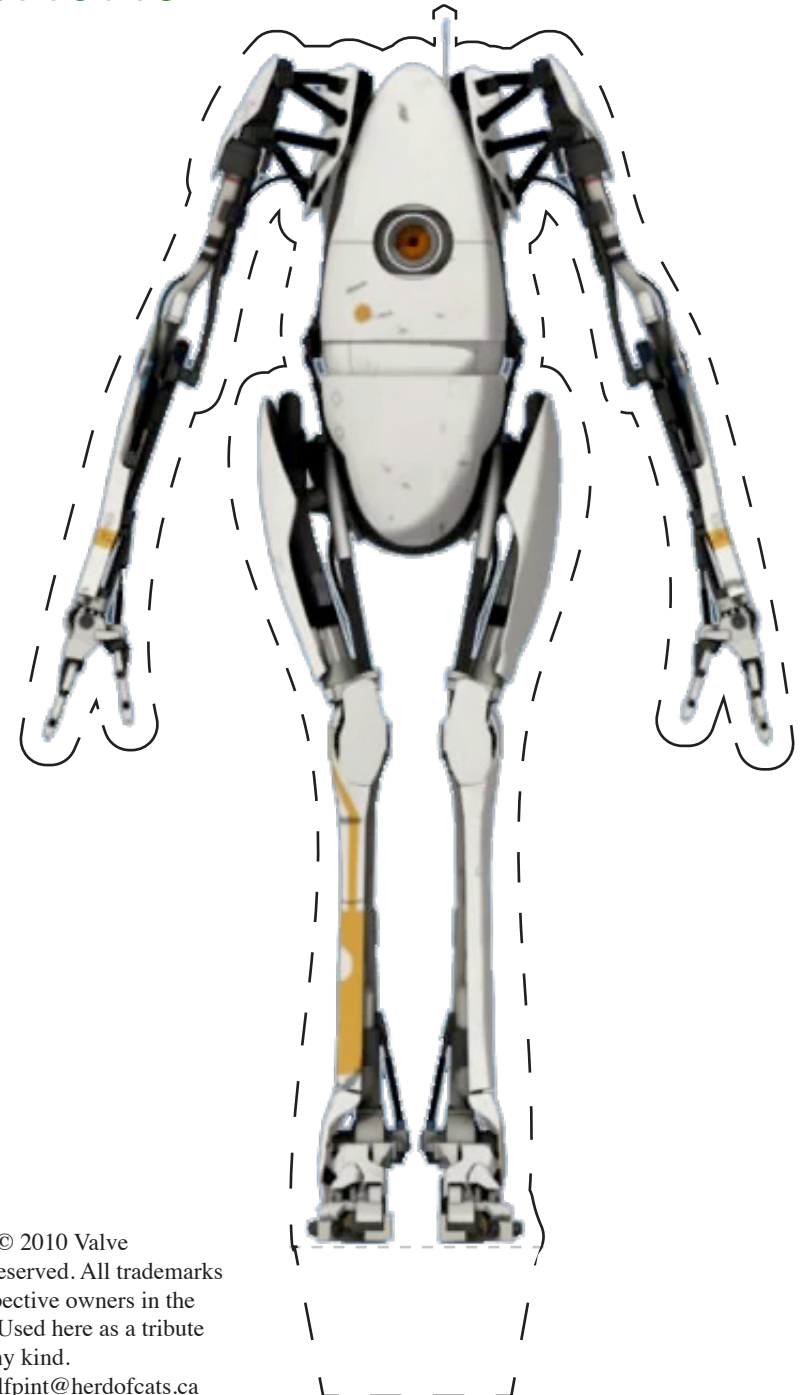

Herd of Cats: Portal 2 ATLAS and P-body cutouts

v1.2 - 04/22/2011

ATLAS and P-body are © 2010 Valve Corporation. All rights reserved. All trademarks are property of their respective owners in the US and other countries. Used here as a tribute without permission of any kind.
Herd of Cats contact: halfpint@herdofcats.ca